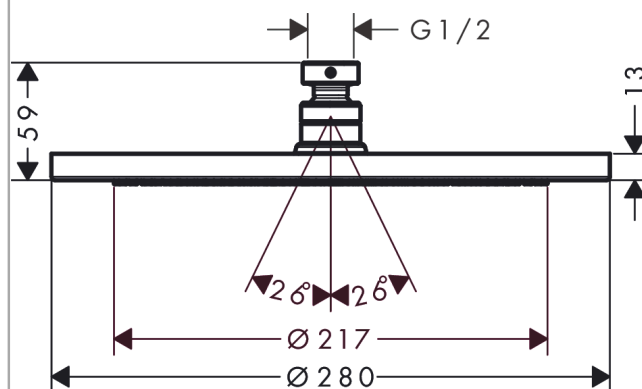

Croma

Overhead shower 280 1jet

Surfaces: **Chrome** Article Number: **26220000**

Description

product features

- shower head size: 280 mm
- ball-joint: overhead shower angle adjustable
- spray type: RainAir
- flow rate RainAir spray (at 0.3 MPa): 15 l/min
- material spray disc: metal
- spray disc removable for cleaning
- installation: ceiling or wall
- connection thread G 1/2
- connection dimension: DN15

Technology

Design awards

reddot award 2017
winner

Product image

Scale drawing

Flowchart

The consumption was measured in combination with the appropriate fittings (thermostat/mixer/in-wall valve) to reflect actual application in practice.