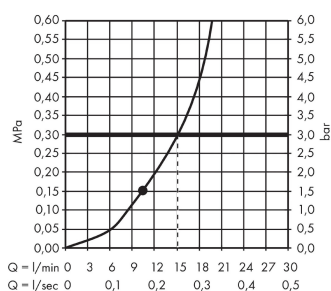

Croma

Overhead shower 280 1jet

Surfaces: **Chrome** Article Number: **26220000**

Description

product features

- shower head size: 280 mm
- ball-joint: overhead shower angle adjustable
- spray type: RainAir
- flow rate RainAir spray (at 0.3 MPa): 15 l/min
- material spray disc: metal
- spray disc removable for cleaning
- installation: ceiling or wall
- connection thread G 1/2
- connection dimension: DN15

Technology

Design awards

reddot award 2017
winner

Product image

Scale drawing

Flowchart

The consumption was measured in combination with the appropriate fittings (thermostat/mixer/in-wall valve) to reflect actual application in practice.